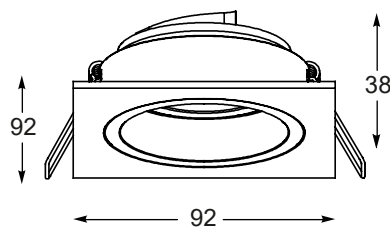

1.

3.

2.

4.

CHUCK DL ROUND
Spot
1. 92699 (white)
1xGU10 MAX 50W
aluminium full white
2. 92700 (black)
1xGU10 MAX 50W
aluminium full black

CHUCK DL SQUARE
Spot
4. 92703 (white)
1xGU10 MAX 50W
aluminium full white
5. 92704 (black)
1xGU10 MAX 50W
aluminium full black