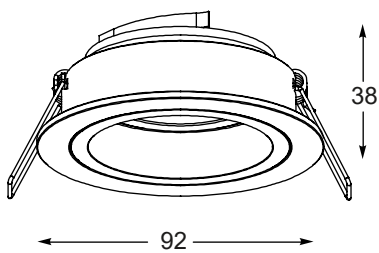

1.

3.

2.

4.

CHUCK DL ROUND
Spot
1. 92699 (white)
1xGU10 MAX 50W
aluminium full white
2. 92700 (black)
1xGU10 MAX 50W
aluminium full black

CHUCK DL SQUARE
Spot
4. 92703 (white)
1xGU10 MAX 50W
aluminium full white
5. 92704 (black)
1xGU10 MAX 50W
aluminium full black