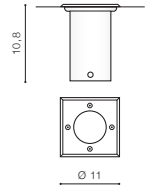

CH *

HYDE SQUARE

bulb not included

voltage: 230V	LED GU10 1x MAX 35W	
IP54		
	installation place	
	inlet opening	Ø 5cm

COLOUR / NEW INDEX NO.

CHROME (CH) **AZ3326**

* - EXPLANATION SHORTCUT PAGE 2 (E)