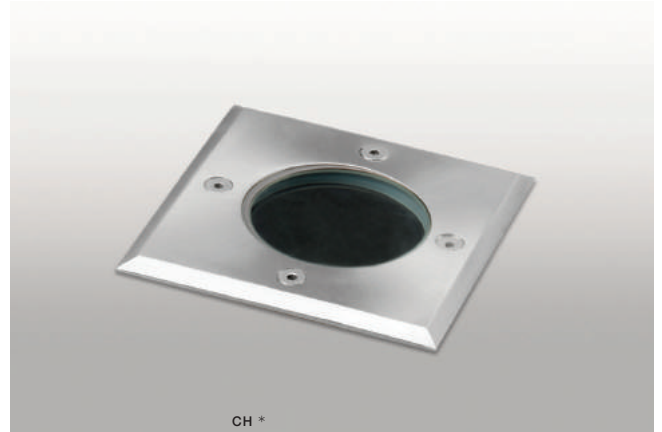

HYDE IP54

Outdoor lamps

CH *

HYDE OVAL

bulb not included

voltage: 230V	LED GU10 1x MAX 35W	
IP54		
	installation place	
	inlet opening	Ø 5cm

COLOUR / NEW INDEX NO.

CHROME (CH) **AZ3325**

CH *

HYDE SQUARE

bulb not included

voltage: 230V	LED GU10 1x MAX 35W	
IP54		
	installation place	
	inlet opening	Ø 5cm

COLOUR / NEW INDEX NO.

CHROME (CH) **AZ3326**

* - EXPLANATION SHORTCUT PAGE 2 (E)