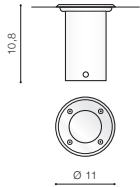

HYDE IP54

Outdoor lamps

CH *

HYDE OVAL

bulb not included

voltage: 230V	LED GU10 1x MAX 35W	
IP54		
	installation place	
	inlet opening	Ø 5cm

COLOUR / NEW INDEX NO.

CHROME (CH) **AZ3325**

CH *

HYDE SQUARE

bulb not included

voltage: 230V	LED GU10 1x MAX 35W	
IP54		
	installation place	
	inlet opening	Ø 5cm

COLOUR / NEW INDEX NO.

CHROME (CH) **AZ3326**

* - EXPLANATION SHORTCUT PAGE 2 (E)