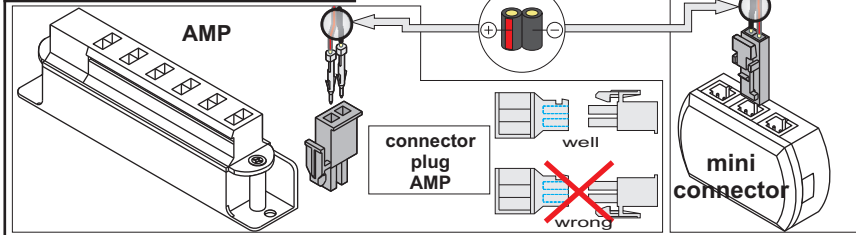

Profile LED EDGE10 BC

Downlight version

Uplight version

- 1 - profile LED EDGE10 BC
- 2 - LED strips
- 3a - cover B slide in
- 3b - cover C click
- 3c - cover C lens
- 4 - endings EDGE10
- 5 - glass
- 6 - wire

PROFILE LED EDGE10 BC

Profile length:
1000mm 2000mm

ENDINGS

LED STRIPS

COVERS

MOUNTING ON GLASS

downlight version

uplight version

WIRE / SOCKET / CONNECTOR

TRANSFORMERS

- 12V
- Household icon
- LED icon
- Dimmer icon
- Temperature icon
- 230V icon
- Manual icon
- Person icon