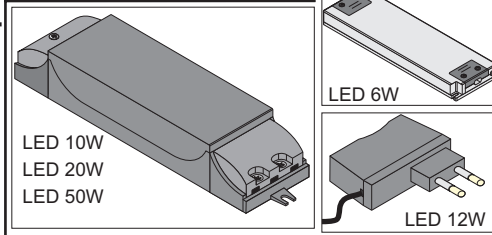

Profile LED EDGE10 BC

Downlight version

Uplight version

- 1 - profile LED EDGE10 BC
- 2 - LED strips
- 3a - cover B slide in
- 3b - cover C click
- 3c - cover C lens
- 4 - endings EDGE10
- 5 - glass
- 6 - wire

PROFILE LED EDGE10 BC

Profile length:
1000mm 2000mm

ENDINGS

LED STRIPS

COVERS

MOUNTING ON GLASS

downlight version

uplight version

WIRE / SOCKET / CONNECTOR

TRANSFORMERS

- 12V
- Household icon
- LED icon
- Dimmer icon
- Temperature icon
- 230V icon
- Manual icon
- Person icon