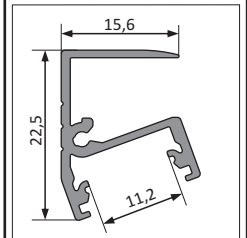

Profile LED EDGE10 BC

Downlight version

Uplight version

- 1 - profile LED EDGE10 BC
- 2 - LED strips
- 3a - cover B slide in
- 3b - cover C click
- 3c - cover C lens
- 4 - endings EDGE10
- 5 - glass
- 6 - wire

PROFILE LED EDGE10 BC

Profile length:
1000mm 2000mm

ENDINGS

LED STRIPS

COVERS

MOUNTING ON GLASS

downlight version

uplight version