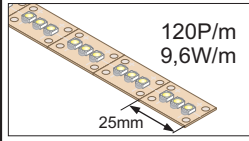

Profile LED EDGE10 BC

Downlight version

Uplight version

- 1 - profile LED EDGE10 BC
- 2 - LED strips
- 3a - cover B slide in
- 3b - cover C click
- 3c - cover C lens
- 4 - endings EDGE10
- 5 - glass
- 6 - wire

PROFILE LED EDGE10 BC

Profile length:
1000mm 2000mm

ENDINGS

LED STRIPS

COVERS

MOUNTING ON GLASS

downlight version

uplight version