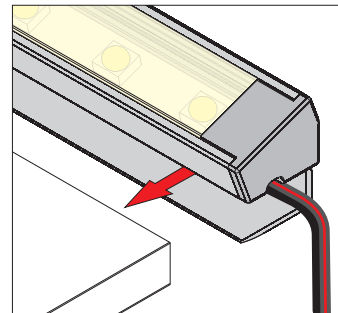

Profile LED EDGE10 BC

Downlight version

Uplight version

- 1 - profile LED EDGE10 BC
- 2 - LED strips
- 3a - cover B slide in
- 3b - cover C click
- 3c - cover C lens
- 4 - endings EDGE10
- 5 - glass
- 6 - wire

PROFILE LED EDGE10 BC

Profile length:
1000mm 2000mm

ENDINGS

LED STRIPS

COVERS

MOUNTING ON GLASS

downlight version

uplight version

WIRE / SOCKET / CONNECTOR

TRANSFORMERS

- 12V
- Household icon
- LED icon
- Dimmer icon
- Temperature icon
- 230V icon
- Manual icon
- Person icon