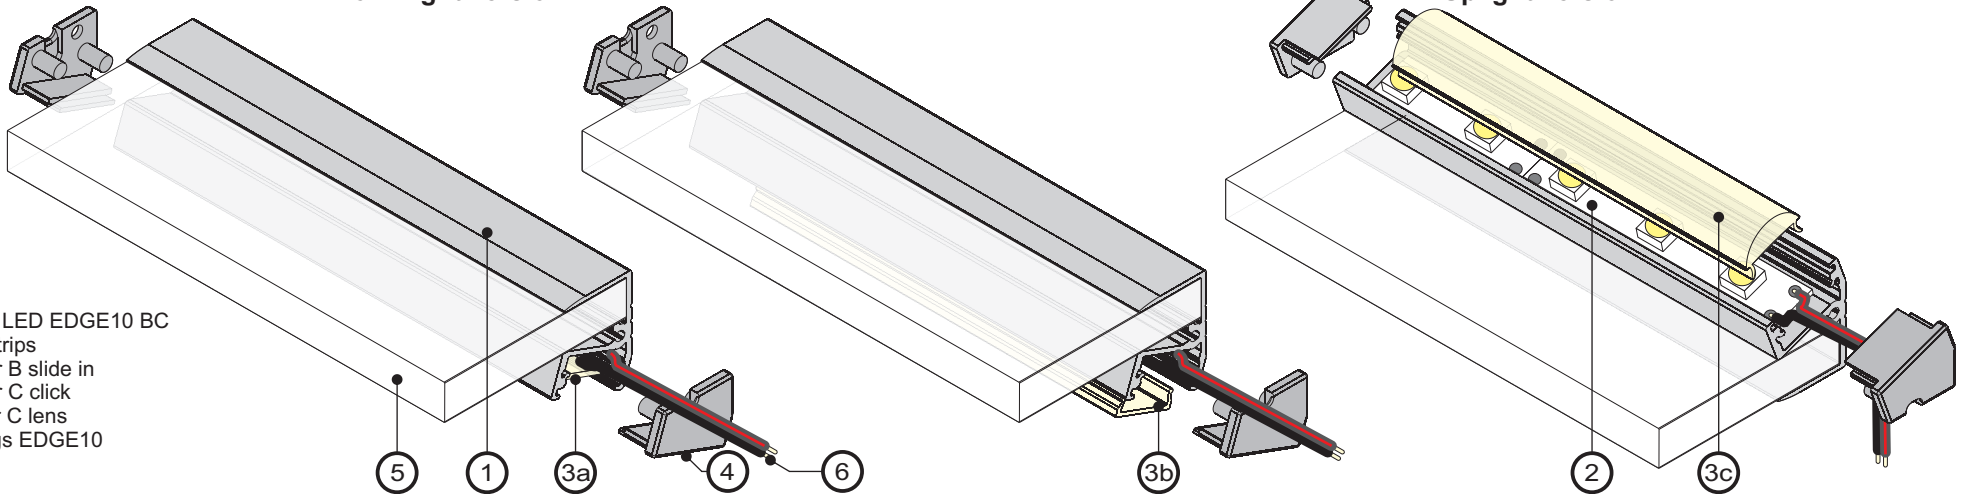

Profile LED EDGE10 BC

Downlight version

Uplight version

- 1 - profile LED EDGE10 BC
- 2 - LED strips
- 3a - cover B slide in
- 3b - cover C click
- 3c - cover C lens
- 4 - endings EDGE10
- 5 - glass
- 6 - wire

PROFILE LED EDGE10 BC

Profile length:
1000mm 2000mm

ENDINGS

LED STRIPS

COVERS

MOUNTING ON GLASS

downlight version

uplight version