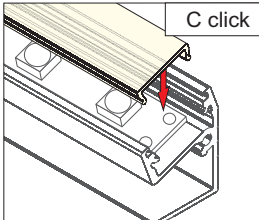

Profile LED EDGE10 BC

Downlight version

Uplight version

- 1 - profile LED EDGE10 BC
- 2 - LED strips
- 3a - cover B slide in
- 3b - cover C click
- 3c - cover C lens
- 4 - endings EDGE10
- 5 - glass
- 6 - wire

PROFILE LED EDGE10 BC

Profile length:
1000mm 2000mm

ENDINGS

LED STRIPS

COVERS

MOUNTING ON GLASS

downlight version

uplight version