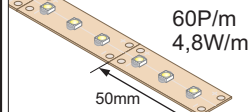

Profile LED EDGE10 BC

Downlight version

Uplight version

- 1 - profile LED EDGE10 BC
- 2 - LED strips
- 3a - cover B slide in
- 3b - cover C click
- 3c - cover C lens
- 4 - endings EDGE10
- 5 - glass
- 6 - wire

PROFILE LED EDGE10 BC

Profile length:
1000mm 2000mm

ENDINGS

LED STRIPS

COVERS

MOUNTING ON GLASS

downlight version

uplight version