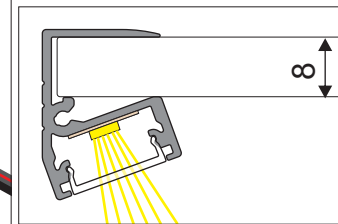

Profile LED EDGE10 BC

Downlight version

Uplight version

- 1 - profile LED EDGE10 BC
- 2 - LED strips
- 3a - cover B slide in
- 3b - cover C click
- 3c - cover C lens
- 4 - endings EDGE10
- 5 - glass
- 6 - wire

PROFILE LED EDGE10 BC

Profile length:
1000mm 2000mm

ENDINGS

LED STRIPS

COVERS

MOUNTING ON GLASS

downlight version

uplight version

WIRE / SOCKET / CONNECTOR

TRANSFORMERS

- 12V
- Household icon
- LED icon
- Dimmer icon
- Temperature icon
- 230V icon
- Manual icon
- Person icon