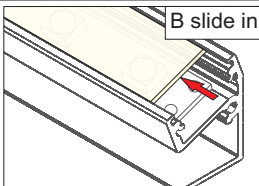

Profile LED EDGE10 BC

Downlight version

Uplight version

- 1 - profile LED EDGE10 BC
- 2 - LED strips
- 3a - cover B slide in
- 3b - cover C click
- 3c - cover C lens
- 4 - endings EDGE10
- 5 - glass
- 6 - wire

PROFILE LED EDGE10 BC

Profile length:
1000mm 2000mm

ENDINGS

LED STRIPS

COVERS

MOUNTING ON GLASS

downlight version

uplight version