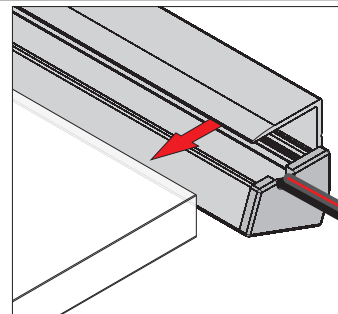

Profile LED EDGE10 BC

Downlight version

Uplight version

- 1 - profile LED EDGE10 BC
- 2 - LED strips
- 3a - cover B slide in
- 3b - cover C click
- 3c - cover C lens
- 4 - endings EDGE10
- 5 - glass
- 6 - wire

PROFILE LED EDGE10 BC

Profile length:
1000mm 2000mm

ENDINGS

LED STRIPS

COVERS

MOUNTING ON GLASS

downlight version

uplight version