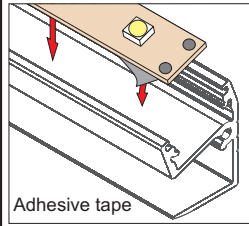

Profile LED EDGE10 BC

Downlight version

Uplight version

- 1 - profile LED EDGE10 BC
- 2 - LED strips
- 3a - cover B slide in
- 3b - cover C click
- 3c - cover C lens
- 4 - endings EDGE10
- 5 - glass
- 6 - wire

PROFILE LED EDGE10 BC

Profile length:
1000mm 2000mm

ENDINGS

LED STRIPS

COVERS

MOUNTING ON GLASS

downlight version

uplight version

WIRE / SOCKET / CONNECTOR

TRANSFORMERS

- 12V
- Household icon
- LED icon
- Dimmer icon
- Temperature icon
- 230V icon
- Manual icon
- Person icon