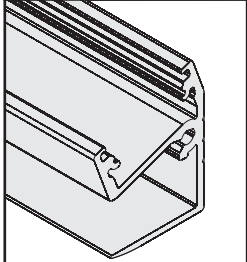

Profile LED EDGE10 BC

Downlight version

Uplight version

- 1 - profile LED EDGE10 BC
- 2 - LED strips
- 3a - cover B slide in
- 3b - cover C click
- 3c - cover C lens
- 4 - endings EDGE10
- 5 - glass
- 6 - wire

PROFILE LED EDGE10 BC

Profile length:
1000mm 2000mm

ENDINGS

LED STRIPS

COVERS

MOUNTING ON GLASS

downlight version

uplight version