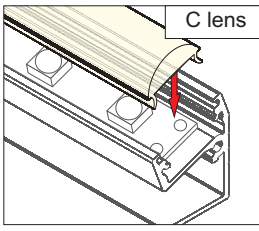

Profile LED EDGE10 BC

Downlight version

Uplight version

- 1 - profile LED EDGE10 BC
- 2 - LED strips
- 3a - cover B slide in
- 3b - cover C click
- 3c - cover C lens
- 4 - endings EDGE10
- 5 - glass
- 6 - wire

PROFILE LED EDGE10 BC

Profile length:
1000mm 2000mm

ENDINGS

LED STRIPS

COVERS

MOUNTING ON GLASS

downlight version

uplight version