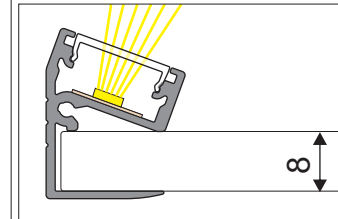

Profile LED EDGE10 BC

Downlight version

Uplight version

- 1 - profile LED EDGE10 BC
- 2 - LED strips
- 3a - cover B slide in
- 3b - cover C click
- 3c - cover C lens
- 4 - endings EDGE10
- 5 - glass
- 6 - wire

PROFILE LED EDGE10 BC

Profile length:
1000mm 2000mm

ENDINGS

LED STRIPS

COVERS

MOUNTING ON GLASS

downlight version

uplight version

WIRE / SOCKET / CONNECTOR

TRANSFORMERS

- 12V
- Household icon
- LED icon
- Dimmer icon
- Temperature icon
- 230V icon
- Manual icon
- Person icon