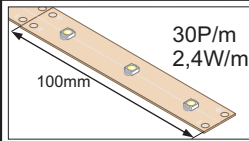

Profile LED EDGE10 BC

Downlight version

Uplight version

- 1 - profile LED EDGE10 BC
- 2 - LED strips
- 3a - cover B slide in
- 3b - cover C click
- 3c - cover C lens
- 4 - endings EDGE10
- 5 - glass
- 6 - wire

PROFILE LED EDGE10 BC

Profile length:
1000mm 2000mm

ENDINGS

LED STRIPS

COVERS

MOUNTING ON GLASS

downlight version

uplight version