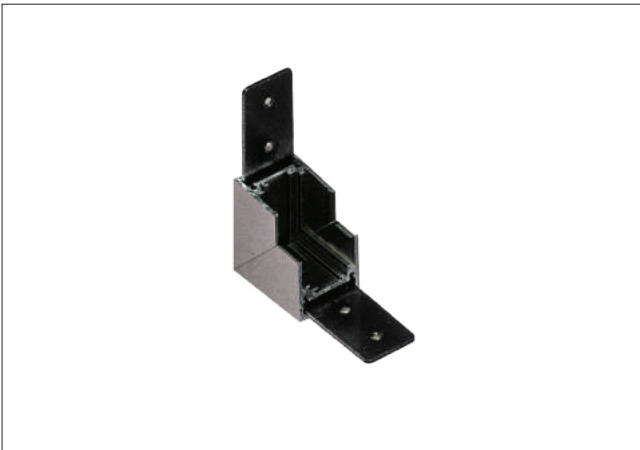

TRACK MAGNETIC

Accessories for Track Magnetic

Track Magnetic 52 Inner Corner90 SURFACE INNER CORNER 90°

- INNER CORNER 90 (BLACK)AZ4683
- INNER CORNER 90 (WHITE)AZ4684

Track Magnetic 52 Corner90

- CORNER90 (BLACK)AZ4679
- CORNER90 (WHITE)AZ4680

Track Magnetic 27 Inner Corner90

- 27 INNER CORNER 90 (BLACK)AZ5001
- 27 INNER CORNER 90 (WHITE)AZ5002

Track Magnetic 27 Corner90

- 27 CORNER 90 (BLACK)AZ5003
- 27 CORNER 90 (WHITE)AZ5004