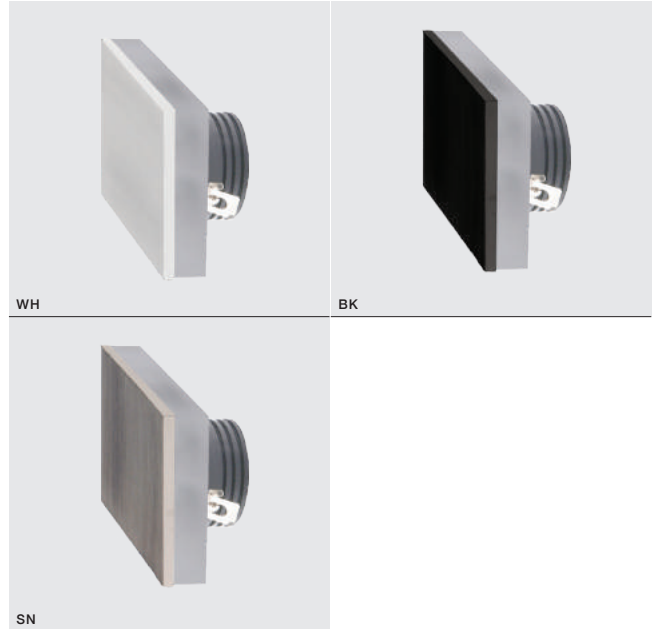

WH \*

OZ

LED integrated

voltage: 230V

LED 1W 85lm 4000K

IP20

**LED**

technical specification

installation place  inlet opening Ø 4,8cm  
beam angle: 360°

COLOUR / NEW INDEX NO.

- BLACK (BK) . . . . . **AZ3372**
- WHITE (WH) . . . . . **AZ3373**
- SATIN NICKEL (SN) . . . . . **AZ3374**