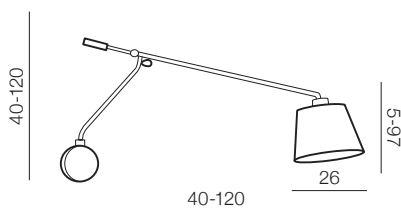

Sevilla

264

SEVILLA + SHADE ZF WH

Sevilla

LAMP BODY + ZF OR DS
SHADES

1x E27 MAX 60W
metal/fabric

Lamp bodies

+

Shades

=

Bodies + Shades

Shade ZF WH

- AZ2599 Ø 20 (white)
- AZ2602 Ø 26 (white)
- AZ2588 Ø 30 (white)
- AZ2605 Ø 36 (white)

Shade ZF BK

- AZ2597 Ø 20 (black)
- AZ2600 Ø 26 (black)
- AZ2586 Ø 30 (black)
- AZ2603 Ø 36 (black)

Shade ZF GR

- AZ2598 Ø 20 (grey)
- AZ2601 Ø 26 (grey)
- AZ2583 Ø 30 (grey)
- AZ2604 Ø 36 (grey)

Shade DS 43 WH

- AZ2609 Ø 43 (white)

Sevilla

LAMP BODY

AZ2610

Sevilla