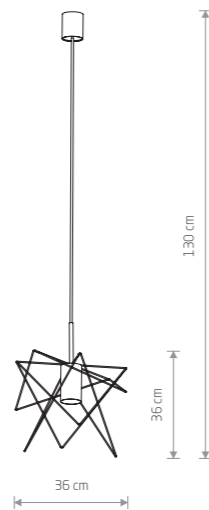

GSTAR 7795

**GSTAR**

■ painted steel

■ 7795

● 1xGU10, max 10W only LED

■ brass-plated steel, painted steel

■ 8854

● 1xGU10, max 10W only LED

GSTAR 8285

**GSTAR**

■ painted steel

■ 7796

● 1xGU10, max 10W only LED

■ brass-plated steel, painted steel

■ 8285

● 1xGU10, max 10W only LED

BULLET 9061

**BULLET**

■ painted steel

■ 9061

● 3xE27, max 60W