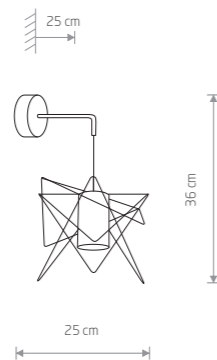

GSTAR 7795

**GSTAR**

■ painted steel

■ 7795

● 1xGU10, max 10W only LED

■ brass-plated steel, painted steel

■ 8854

● 1xGU10, max 10W only LED

GSTAR 8285

**GSTAR**

■ painted steel

■ 7796

● 1xGU10, max 10W only LED

■ brass-plated steel, painted steel

■ 8285

● 1xGU10, max 10W only LED

BULLET 9061

**BULLET**

■ painted steel

■ 9061

● 3xE27, max 60W