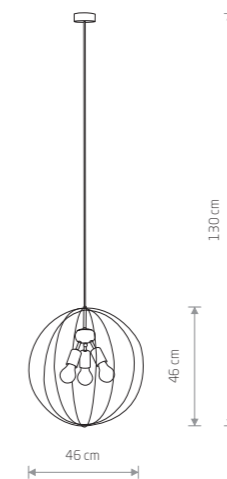

GSTAR 7795

**GSTAR**

■ painted steel

■ 7795

● 1xGU10, max 10W only LED

■ brass-plated steel, painted steel

■ 8854

● 1xGU10, max 10W only LED

GSTAR 8285

**GSTAR**

■ painted steel

■ 7796

● 1xGU10, max 10W only LED

■ brass-plated steel, painted steel

■ 8285

● 1xGU10, max 10W only LED

BULLET 9061

**BULLET**

■ painted steel

■ 9061

● 3xE27, max 60W