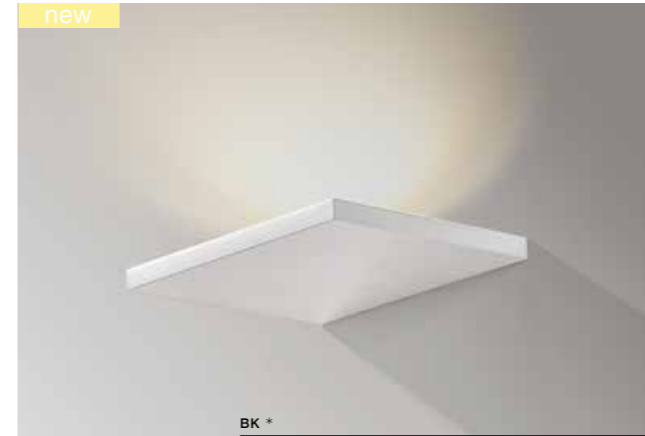

BLAS

bulb included

product code – look AZ	connect G9 1x Max 40W	
metal / aluminium / glass		
IP20	installation place	
group energy label		

COLOUR / NEW INDEX NO.

- ALUMINIUM (ALU) **AZ0864**
- WHITE (WH) **AZ0865**
- BLACK (BK) **AZ3069**

* - EXPLANATION SHORTCUT PAGE 2 (E)

LAMBDA

LED integrated

product code – look AZ	LED 10W 850lm 3000K	
aluminium / glass		
IP20	installation place	
group energy label		

COLOUR / NEW INDEX NO.

- BLACK (BK) **AZ3346**
- WHITE (WH) **AZ3345**