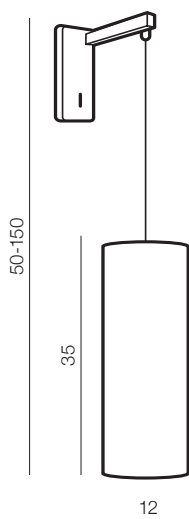

Almeria

316

1 BLACK

2 WHITE

3 GREY

Almeria

- 1 AZ2611 (black)
- 2 AZ2612 (white)
- 3 AZ2613 (grey)

1xE27 Max 60W
metal/fabric