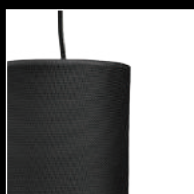

Almeria

316

1 BLACK

2 WHITE

3 GREY

Almeria

- 1 AZ2611 (black)
- 2 AZ2612 (white)
- 3 AZ2613 (grey)

1xE27 Max 60W
metal/fabric