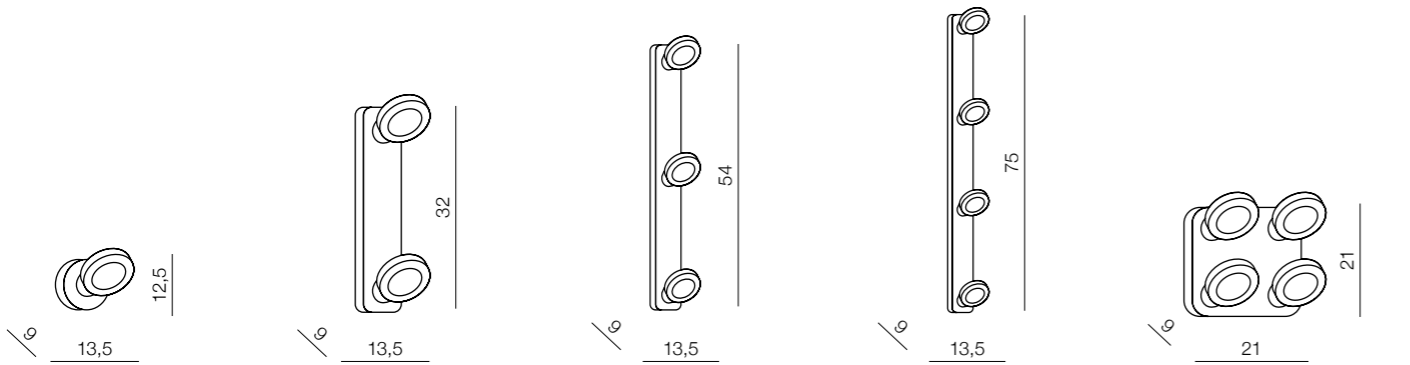

Enzo 1 LED

AZ0668

1x LED 5W, 230 lm
metal/aluminium/sandy paint

Enzo 2 LED

AZ0670

2x LED 5W, 460 lm
metal/aluminium/sandy paint

Enzo 3 LED

AZ0671

3x LED 5W, 690 lm
metal/aluminium/sandy paint

Enzo 4PR LED

AZ0672

4x LED 5W, 920 lm
metal/aluminium/sandy paint

Enzo 4KW LED

AZ0674

4x LED 5W, 920 lm
metal/aluminium/sandy paint