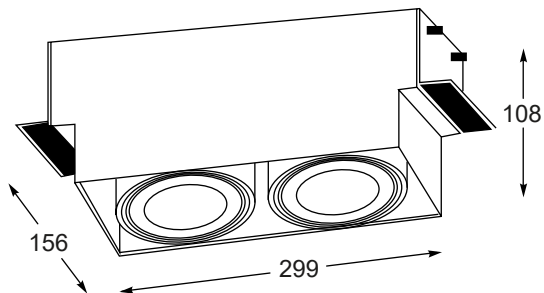

**ONEON DL 111-1**  
Spot  
**1. 94363-BK (black)**  
**2. 94363-WH (white)**  
1xGU10 ES111 MAX 15W  
iron  
black or white

**ONEON DL 111-2**  
Spot  
**3. 94364-BK (black)**  
**4. 94364-WH (white)**  
2xGU10 ES111 MAX 15W  
iron  
black or white