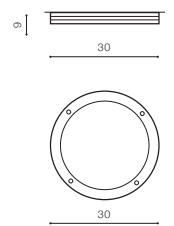

LED integrated

voltage: 230V	LED 24W 1720lm RGB	
IP54	2600-6000K	
technical specification	installation place	
	beam angle: 120°	

COLOUR / NEW INDEX NO.

- BLACK (BK) **AZ4786**
- DARK GREY (DGR) **AZ4787**
- WHITE (WH) **AZ4788**

CCT = 2600+6000K DIMMABLE REMOTE CONTROL

LED integrated

voltage: 230V	LED 24W 1720lm RGB	
IP54	2600-6000K	
technical specification	installation place	
	beam angle: 120°	

COLOUR / NEW INDEX NO.

- BLACK (BK) **AZ4783**
- DARK GREY (DGR) **AZ4784**
- WHITE (WH) **AZ4785**

CCT = 2600+6000K DIMMABLE REMOTE CONTROL