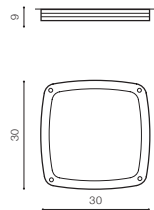

FANO S 30 SMART LED RGB

LED integrated

voltage: 230V	LED 24W 1720lm RGB	
IP54	2600-6000K	
technical specification	installation place	
	beam angle: 120°	

COLOUR / NEW INDEX NO.

- BLACK (BK) . . . . . **AZ4786**
- DARK GREY (DGR) . . . . . **AZ4787**
- WHITE (WH) . . . . . **AZ4788**

CCT = 2600+6000K DIMMABLE REMOTE CONTROL

FANO R 30 SMART LED RGB

LED integrated

voltage: 230V	LED 24W 1720lm RGB	
IP54	2600-6000K	
technical specification	installation place	
	beam angle: 120°	

COLOUR / NEW INDEX NO.