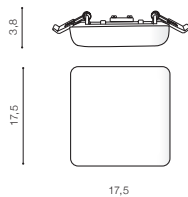

COLOUR / NEW INDEX NO.

- ☐ 3000K WHITE (WH) **AZ4388**
- ☐ 4000K WHITE (WH) **AZ4393**