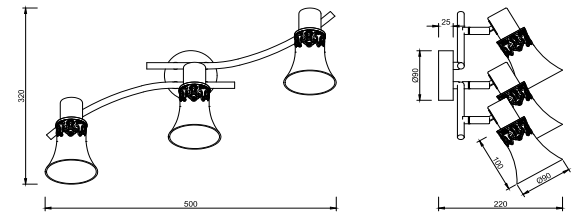

FREYA
TRADITION OF QUALITY

Instruction

FR7002WL-03WG

3 x E14 (40W)

Model: FR7002WL-03WG
Series: Susana

Wall Lamps