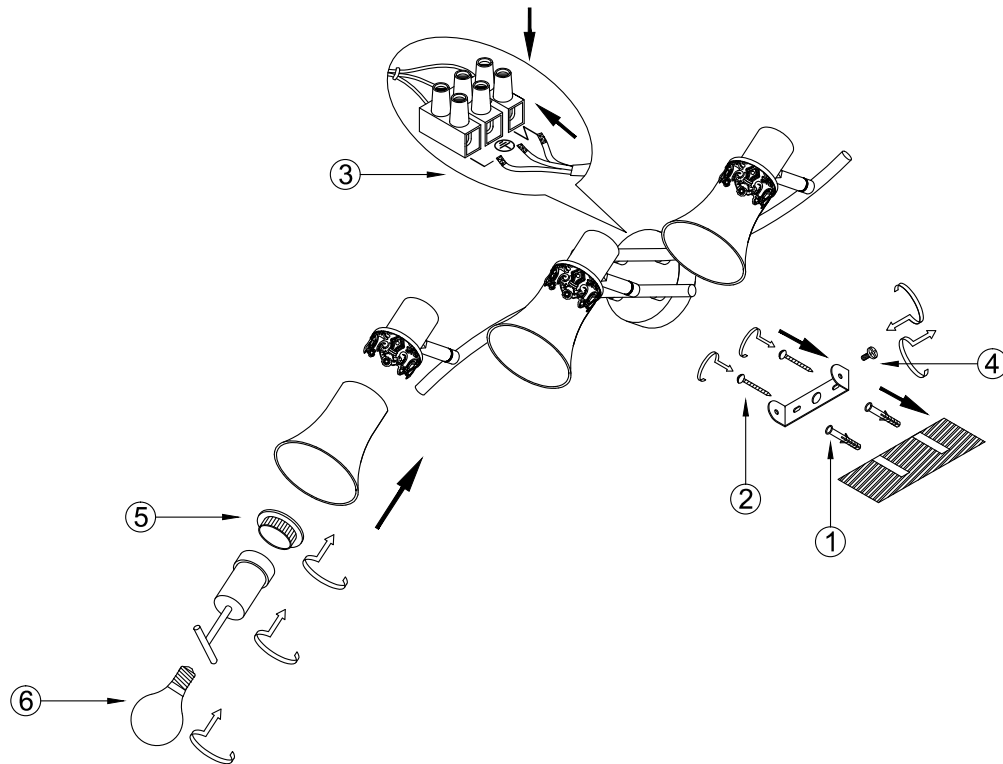

FREYA
TRADITION OF QUALITY

Instruction

FR7002WL-03WG

3 x E14 (40W)

Model: FR7002WL-03WG
Series: Susana

Wall Lamps