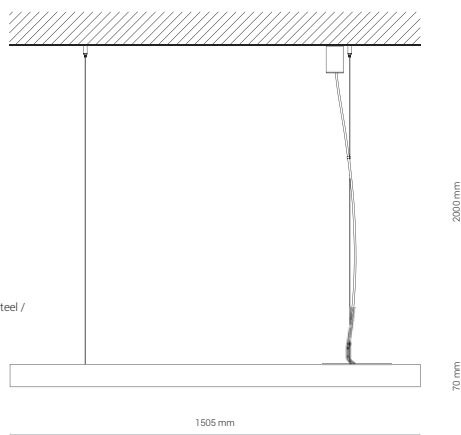

CL OFFICE PRO / HALL PRO POWER SUPPLY KIT

8290 ○ WH

8288 ● BL