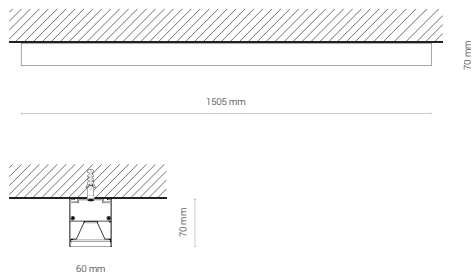

CL OFFICE PRO / HALL PRO SUSPENSION KIT

stal / steel / сталь

8291 ○ WH

8250 ● BL