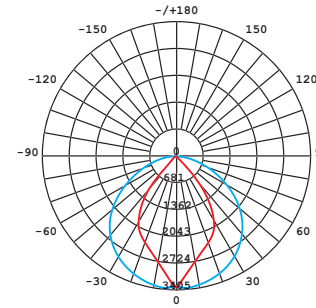

LUMINOUS INTENSITY DISTRIBUTION DIAGRAM

Luminous intensity [cd]
C0-C180 —
C90-C270 —