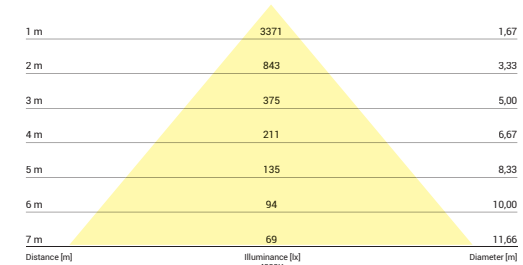

Beam cone diagram
Beam angle 80°

8260, 40W, 4000K, beam angle 80°