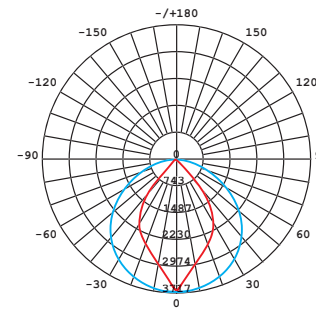

LUMINOUS INTENSITY DISTRIBUTION DIAGRAM

Luminous intensity [cd]
C0-C180 —
C90-C270 —