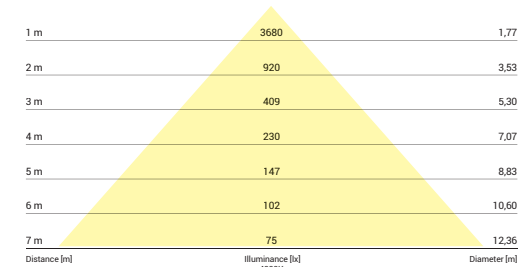

Beam cone diagram
Beam angle 83°

8261, 40W, 4000K, beam angle 83°