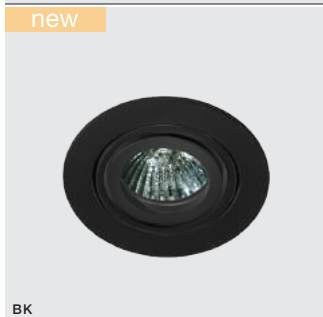

## Downlights

### CARLO

bulb not included

|               |                    |                                     |
|---------------|--------------------|-------------------------------------|
| voltage: 230V | GU10 1x Max 50W    |                                     |
| IP20          | installation place | <input checked="" type="checkbox"/> |
|               | inlet opening      | Ø 8cm                               |

#### COLOUR / NEW INDEX NO.

- ALUMINIUM (ALU) . . . . . **AZ0804**
- WHITE (WH) . . . . . **AZ0805**
- BLACK (BK) . . . . . **AZ4141**

\* - EXPLANATION SHORTCUT PAGE 2 (E)