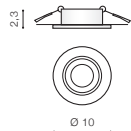

* - EXPLANATION SHORTCUT PAGE 2 (E)