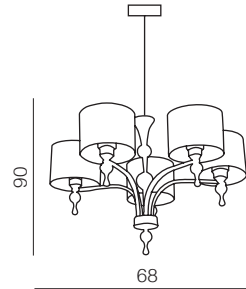

Impress 5

- 1 AZ1007 WH (white)
- 2 AZ0499 BK (black)
- 3 AZ2901 BN (brown)

E27 5x 50W
metal/chrome/acryl/fabric