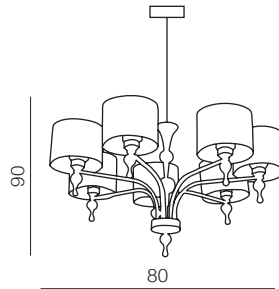

## Impress table

- 1 AZ1107 WH (white)
- 2 AZ0502 BK (black)
- 3 AZ2903 (brown)

E27 1x 50W  
metal/chrome/acryl/fabric

## Impress wall

- 1 AZ0503 WH (white)
- 2 AZ0501 BK (black)
- 3 AZ2904 BN (brown)

E27 1x 50W  
metal/chrome/acryl/fabric