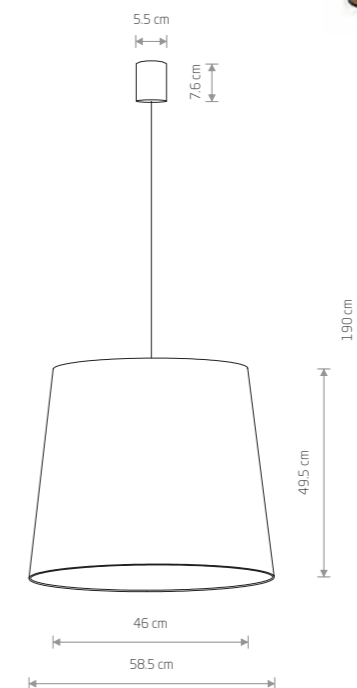

BARREL L 8444

BARREL L 8445

**BARREL L**  
velvet, painted steel

- 8444
- 8445
- 8446

1xE27, max 60W

CONE M 8442

CONE L 8437

CONE L 8440

**CONE M**  
velvet, painted steel

- 8441
- 8443
- 8442

1xE27, max 60W

**CONE L**  
velvet, painted steel

- 8437
- 8440
- 8438

1xE27, max 60W