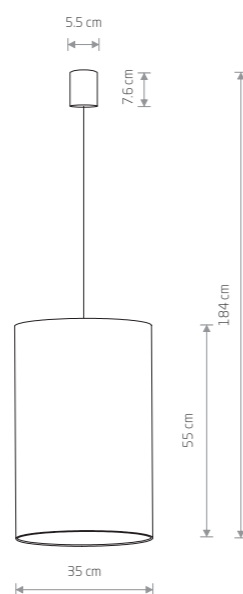

BARREL L 8444

BARREL L 8445

**BARREL L**  
velvet, painted steel

- 8444
- 8445
- 8446

1xE27, max 60W

CONE M 8442

CONE L 8437

CONE L 8440

**CONE M**  
velvet, painted steel

- 8441
- 8443
- 8442

1xE27, max 60W

**CONE L**  
velvet, painted steel

- 8437
- 8440
- 8438

1xE27, max 60W