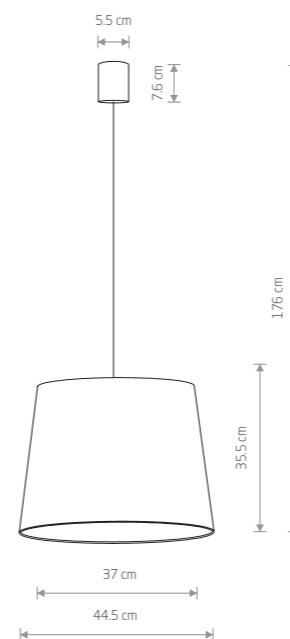

BARREL L 8444

BARREL L 8445

**BARREL L**  
velvet, painted steel

- 8444
- 8445
- 8446

1xE27, max 60W

CONE M 8442

CONE L 8437

CONE L 8440

**CONE M**  
velvet, painted steel

- 8441
- 8443
- 8442

1xE27, max 60W

**CONE L**  
velvet, painted steel

- 8437
- 8440
- 8438

1xE27, max 60W