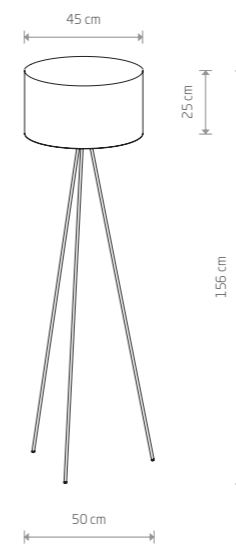

**CADILAC**

fabric, painted steel, plastic

- 7988
- 7990
- 8190

3xE27, max 25W only LED

**CADILAC**

fabric, painted steel

- 7992
- 7991
- 8191

1xE27, max 40W