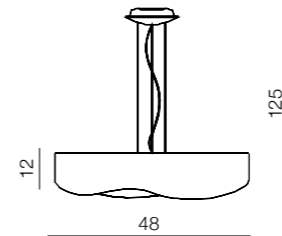

1 CHROME

2 WHITE

Campana 58

- 1 AZ0565 (chrome)
- 2 AZ0567 (white)

E27 4 x 60W
glass/metal

Campana 48

- 1 AZ0564 (chrome)
- 2 AZ0566 (white)

E27 4x 60W
glass/metal

Grasso 

AZ0556
(white)
E27 4x 40W
iron/acryl

Grasso top 

AZ0554
(white)
E27 4x 60W
iron/acryl