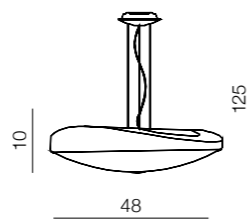

1 CHROME

2 WHITE

Campana 58

- 1 AZ0565 (chrome)
- 2 AZ0567 (white)

E27 4 x 60W
glass/metal

Campana 48

- 1 AZ0564 (chrome)
- 2 AZ0566 (white)

E27 4x 60W
glass/metal

Grasso 

AZ0556
(white)
E27 4x 40W
iron/acryl

Grasso top 

AZ0554
(white)
E27 4x 60W
iron/acryl