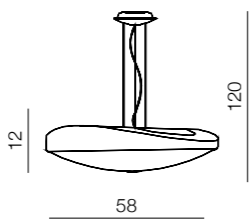

1 CHROME

2 WHITE

Campana 58

- 1 AZ0565 (chrome)
- 2 AZ0567 (white)

E27 4 x 60W
glass/metal

Campana 48

- 1 AZ0564 (chrome)
- 2 AZ0566 (white)

E27 4x 60W
glass/metal

Grasso 

AZ0556
(white)
E27 4x 40W
iron/acryl

Grasso top 

AZ0554
(white)
E27 4x 60W
iron/acryl