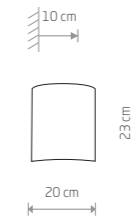

ALICE M 6815

ALICE M 6817

ALICE XS
fabric, painted steel

6812 5723
1xE27, max 60W

ALICE L
painted steel, fabric

6818 5386
1xE27, max 60W

ALICE M
fabric, painted steel

6815 5383
1xE27, max 60W