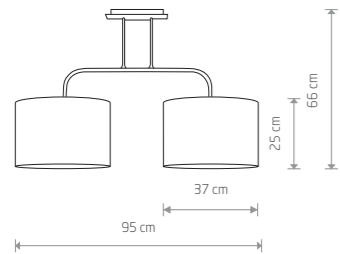

ALICE M 6815

ALICE M 6817

ALICE XS
fabric, painted steel

6812 5723
1xE27, max 60W

ALICE L
painted steel, fabric

6818 5386
1xE27, max 60W

ALICE M
fabric, painted steel

6815 5383
1xE27, max 60W

ALICE L
fabric, painted steel

6816 5384
1xE27, max 60W

ALICE M
fabric, painted steel

6817
2xE27, max 60W

ALICE
fabric, painted steel

9083
1xE27, max 60W

ALICE
fabric, painted steel

9090
1xE27, max 60W