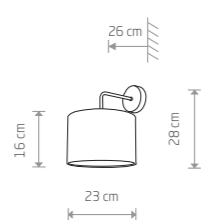

ALICE
fabric, painted steel

9083
1xE27, max 60W