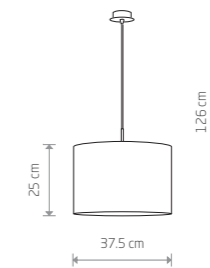

ALICE M 6815

ALICE M 6817

ALICE XS
fabric, painted steel

6812 5723
1xE27, max 60W

ALICE L
painted steel, fabric

6818 5386
1xE27, max 60W

ALICE M
fabric, painted steel

6815 5383
1xE27, max 60W

ALICE L
fabric, painted steel

6816 5384
1xE27, max 60W

ALICE M
fabric, painted steel

6817
2xE27, max 60W

ALICE
fabric, painted steel

9083
1xE27, max 60W

ALICE
fabric, painted steel

9090
1xE27, max 60W