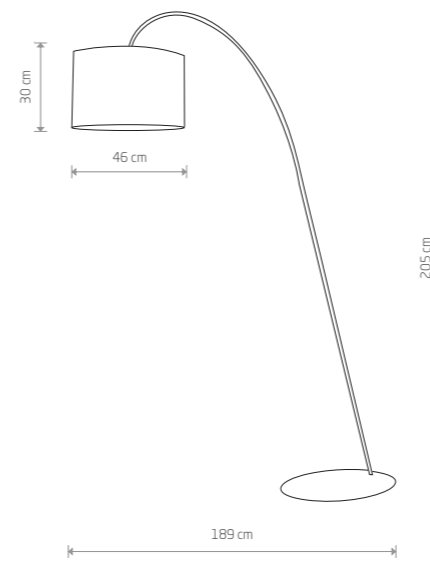

ALICE M 6815

ALICE M 6817

ALICE XS
fabric, painted steel

6812 5723
1xE27, max 60W

ALICE L
painted steel, fabric

6818 5386
1xE27, max 60W

ALICE M
fabric, painted steel

6815 5383
1xE27, max 60W

ALICE L
fabric, painted steel

6816 5384
1xE27, max 60W

ALICE M
fabric, painted steel

6817
2xE27, max 60W

ALICE
fabric, painted steel

9083
1xE27, max 60W

ALICE
fabric, painted steel

9090
1xE27, max 60W