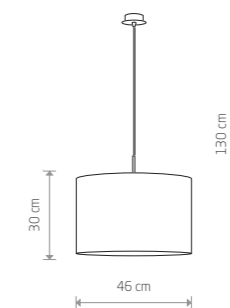

ALICE M 6815

ALICE M 6817

ALICE XS
fabric, painted steel

6812 5723
1xE27, max 60W

ALICE L
painted steel, fabric

6818 5386
1xE27, max 60W

ALICE M
fabric, painted steel

6815 5383
1xE27, max 60W

ALICE L
fabric, painted steel

6816 5384
1xE27, max 60W

ALICE M
fabric, painted steel

6817
2xE27, max 60W

ALICE
fabric, painted steel

9083
1xE27, max 60W

ALICE
fabric, painted steel

9090
1xE27, max 60W