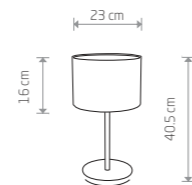

ALICE L
fabric, painted steel

6816 5384
1xE27, max 60W

ALICE M
fabric, painted steel

6817
2xE27, max 60W

ALICE
fabric, painted steel

9083
1xE27, max 60W

ALICE
fabric, painted steel

9090
1xE27, max 60W