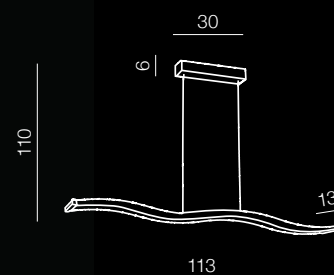

# Bertone

93

**Bertone wall** LED

**AZ1291**

(chrome)  
1x LED 9W 510 lm  
acryl/metal

**Bertone pendant** LED

**AZ1290**

(chrome)  
1x LED 37W 2100 lm  
acryl/metal