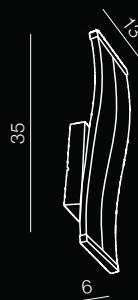

# Bertone

93

**Bertone wall** LED

**AZ1291**

(chrome)  
1x LED 9W 510 lm  
acryl/metal

**Bertone pendant** LED

**AZ1290**

(chrome)  
1x LED 37W 2100 lm  
acryl/metal