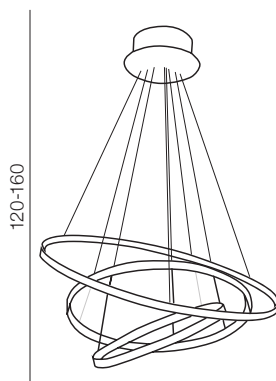

Wheel

DIMM

98

1 GOLD

2 BLACK

3 CHROME

Ø 45, Ø 60, Ø 75

Wheel 3 dimm LED

- 1 AZ2918 (gold)
- 2 AZ2920 (black)
- 3 AZ2989 (chrome)

LED 80W 4800lm dimm
chrome/metal