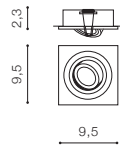

## CARO ROUND

bulb not included

voltage: 230V	connect GU10 1x Max 50W
IP20	
	installation place
	inlet opening  Ø7,8cm

COLOUR / NEW INDEX NO.

- ALUMINIUM (ALU) . . . . . **AZ2432**
- BLACK (BK) . . . . . **AZ2431**
- WHITE (WH) . . . . . **AZ2430**