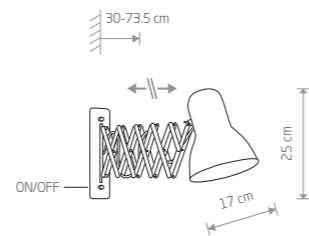

HARMONY 9890

HARMONY
painted steel, chrome

6868 9890

1xE27, max 60W

HIGH-BAY 5067

HIGH-BAY
painted steel

5067

1xE27, max 60W