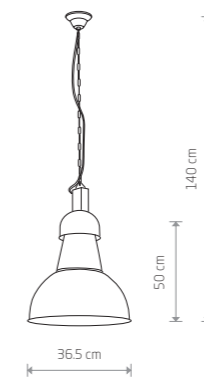

HARMONY 9890

HARMONY
painted steel, chrome

6868 9890

1xE27, max 60W

HIGH-BAY 5067

HIGH-BAY
painted steel

5067

1xE27, max 60W